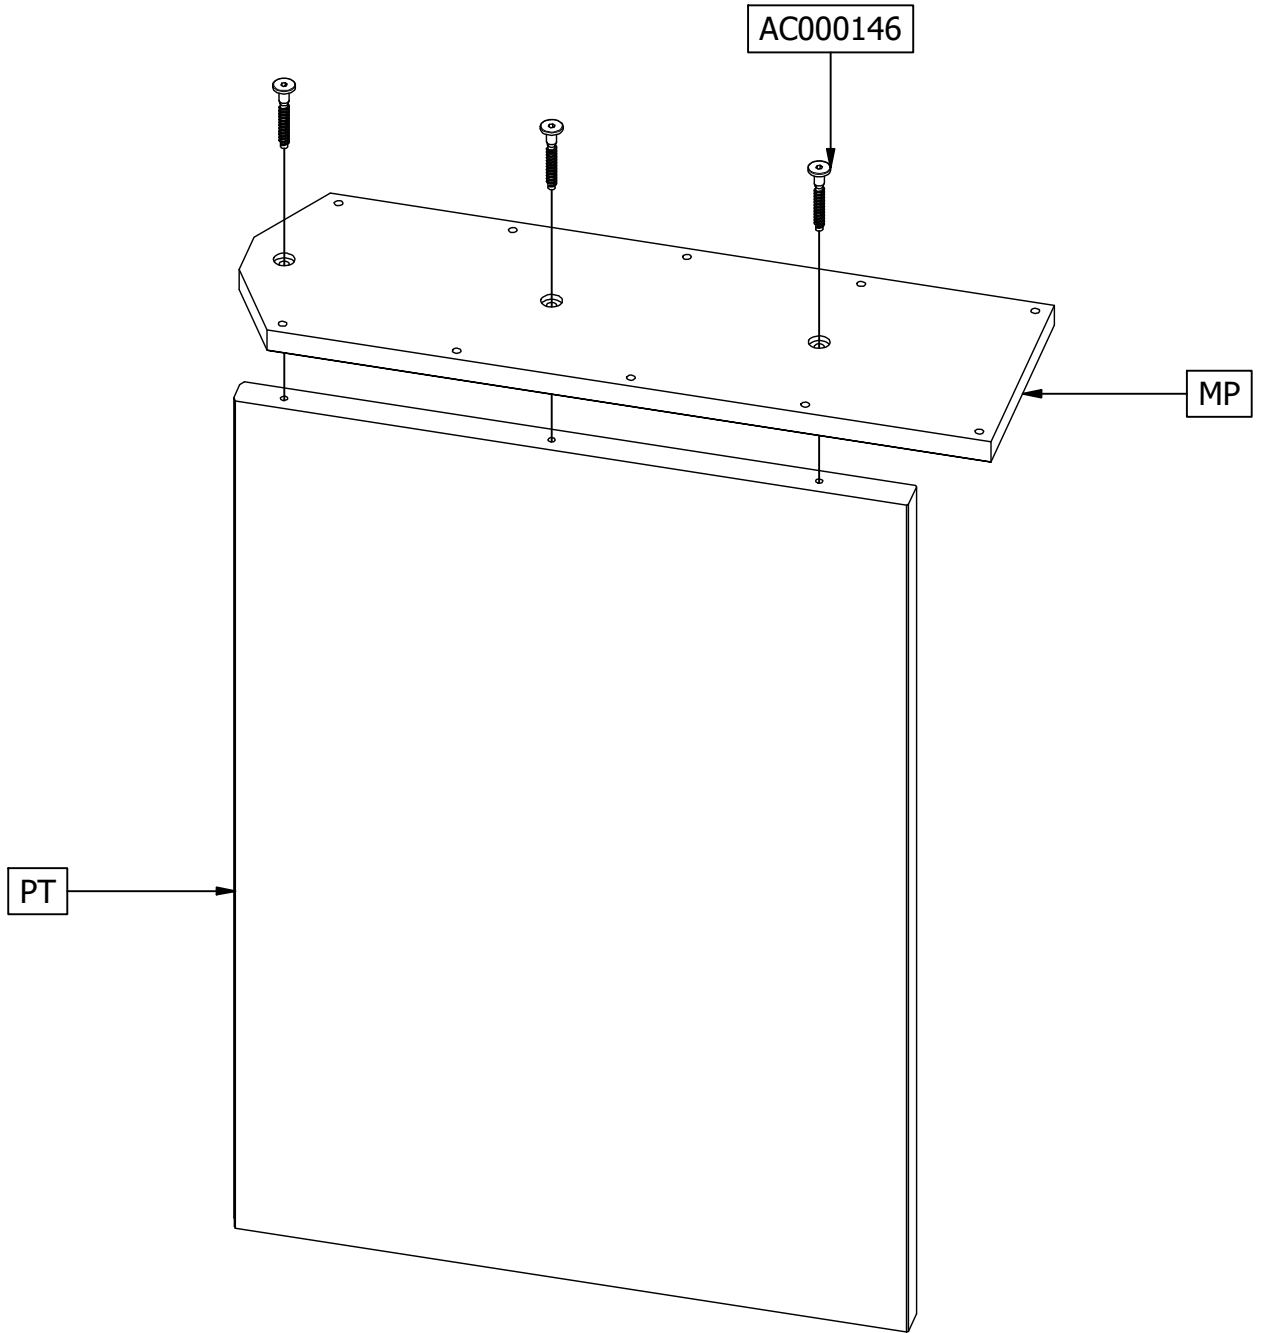

9	Ø7x50mm	AC000146	
6	4x16mm	AC000204	
1	SW4	AC000216	
30	spax 5x35mm	AC000280	
1	Connecting Plate	TL000305	

1

3x